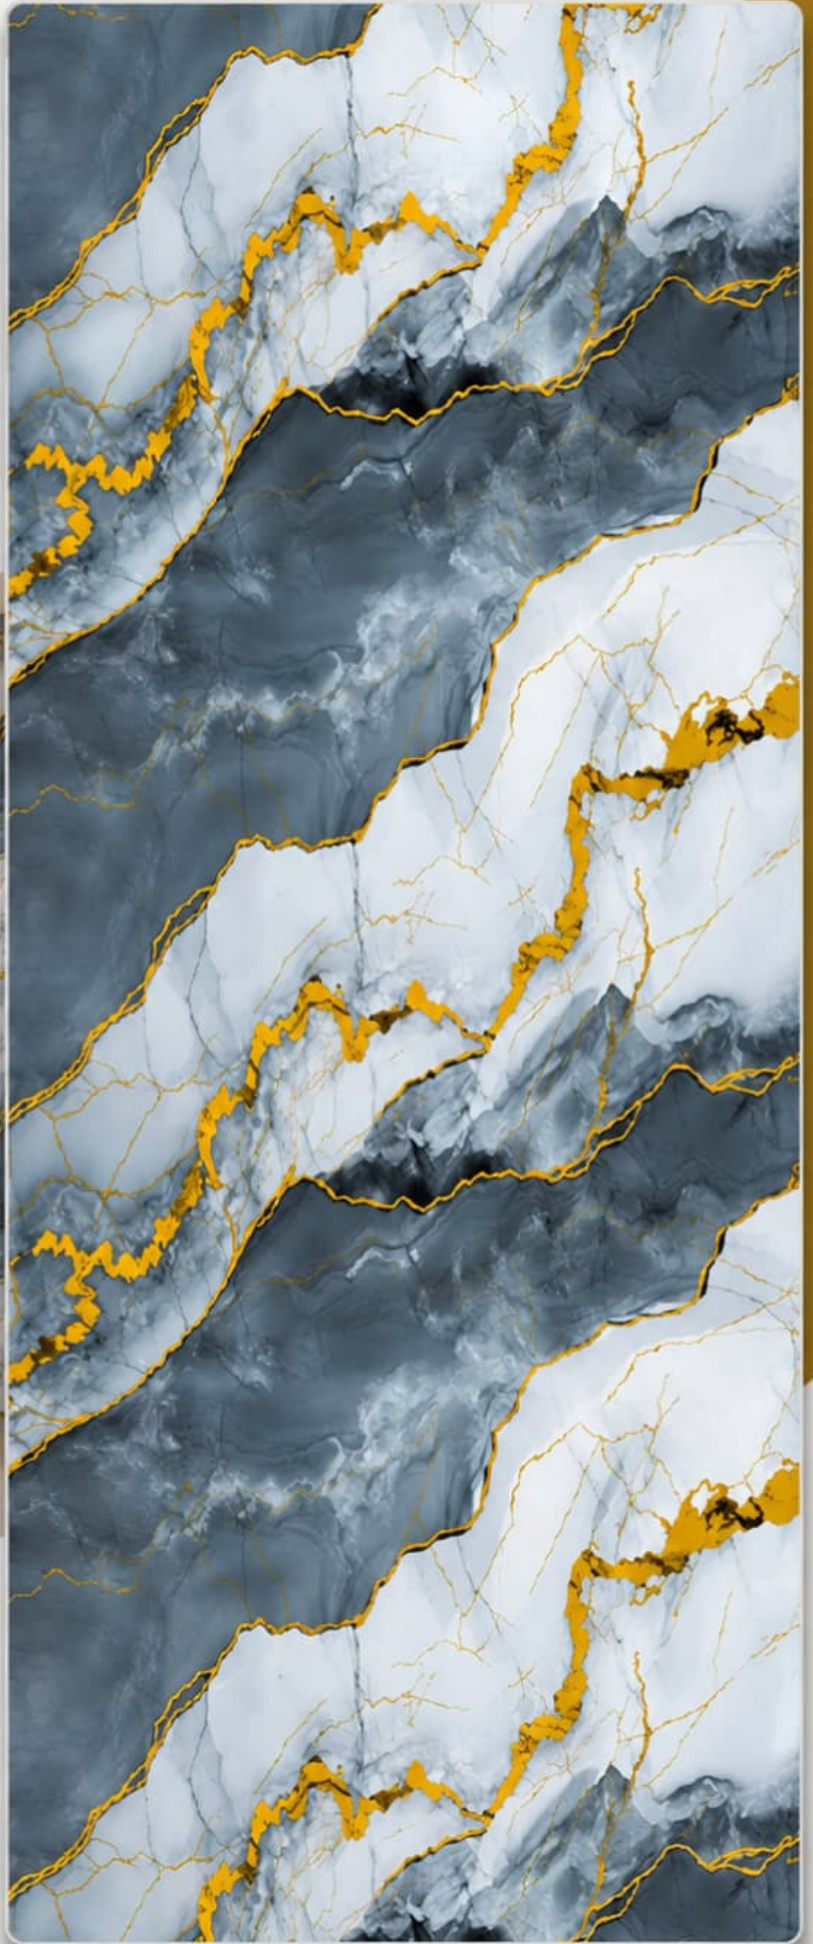

B SQUARE

— INTERIORS KREERI —

PREMIUM SERIES

ELEVATE YOUR SPACE
WITH LUXURY PANELS

DS 7033 G

#PREMIUM SERIES

SIZE

8 x 4 Feet

DURABLE

WATER
RESISTANT

ECO
FRIENDLY

EASY TO
INSTALL