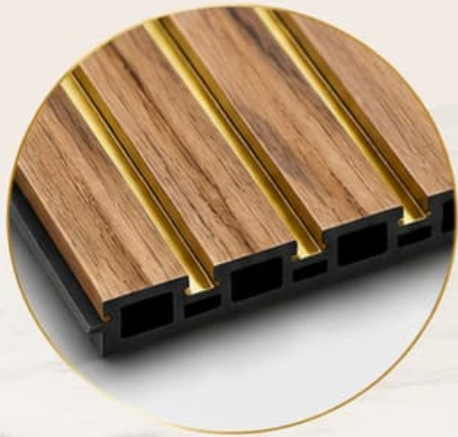

FLUTED DESIGN

HOLLOW STRUCTURE

DURABLE & STRONG

WATER RESISTANT

ECO FRIENDLY

EASY TO INSTALL

TERMITE
PROOF

FIRE
RETARDANT